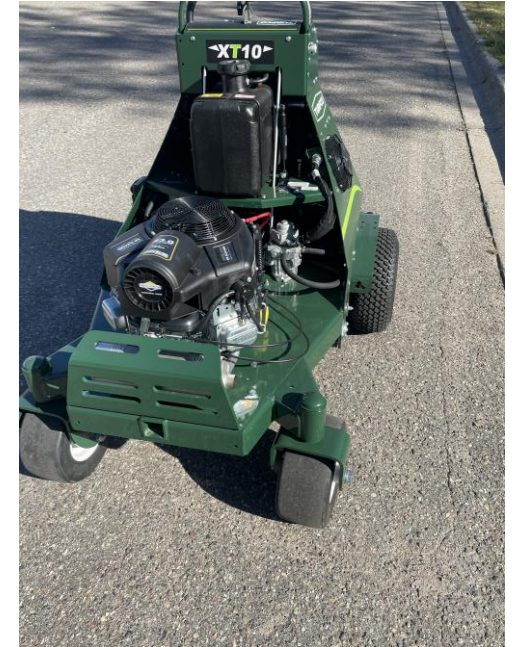

T5000 Demo Units

- 6.4 hours - \$15,750
- ~~2.2 hours - \$15,750~~

T3200 Demo Units

- ~~2.7 hours - \$12,150 (+ T-Flex15 Tank)~~
- 3.5 hours - \$12,150 (+ T-Flex15 Tank)

Demo equipment has been inspected, cleaned, and in great condition. 2-year warranty on all demo equipment

XT10 Demo Units

- 1.2 hours - \$12,500
- ~~2.8 hours - \$13,900~~ (with Seeder Kit)

XT5 Demo Unit

- ~~4.5 hours - \$3,945~~
- 6.5 hours - \$3,945

Demo equipment has been inspected, cleaned, and in great condition. 2-year warranty on all demo equipment

KIScutter 12" Sod Cutter

- 5 hours - \$3,095
- 4 hours - \$3,095

Demo equipment has been inspected, cleaned,
and in great condition. 2-year warranty on all
demo equipment