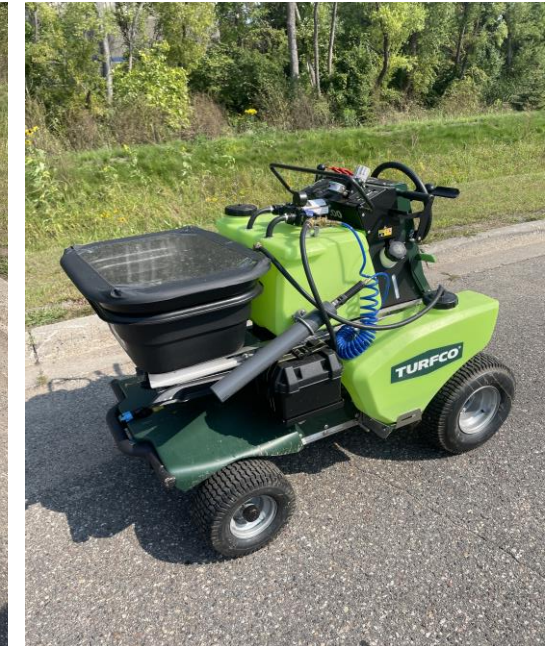

T5000 Demo Units

- 6.4 hours - \$15,750
- ~~2.2 hours - \$15,750~~

T3200 Demo Units

- ~~2.7 hours - \$12,150 (+ T-Flex15 Tank)~~
- 3.5 hours - \$12,150 (+ T-Flex15 Tank)

Demo equipment has been inspected, cleaned, and in great condition. 2-year warranty on all demo equipment

XT10 Demo Units

- 1.2 hours - \$12,500
- ~~2.8 hours - \$13,900~~ (with Seeder Kit)

XT5 Demo Unit

- ~~4.5 hours - \$3,945~~
- 6.5 hours - \$3,945

Demo equipment has been inspected, cleaned, and in great condition. 2-year warranty on all demo equipment

KIScutter 12" Sod Cutter

- 5 hours - \$3,095
- 4 hours - \$3,095

Demo equipment has been inspected, cleaned,
and in great condition. 2-year warranty on all
demo equipment